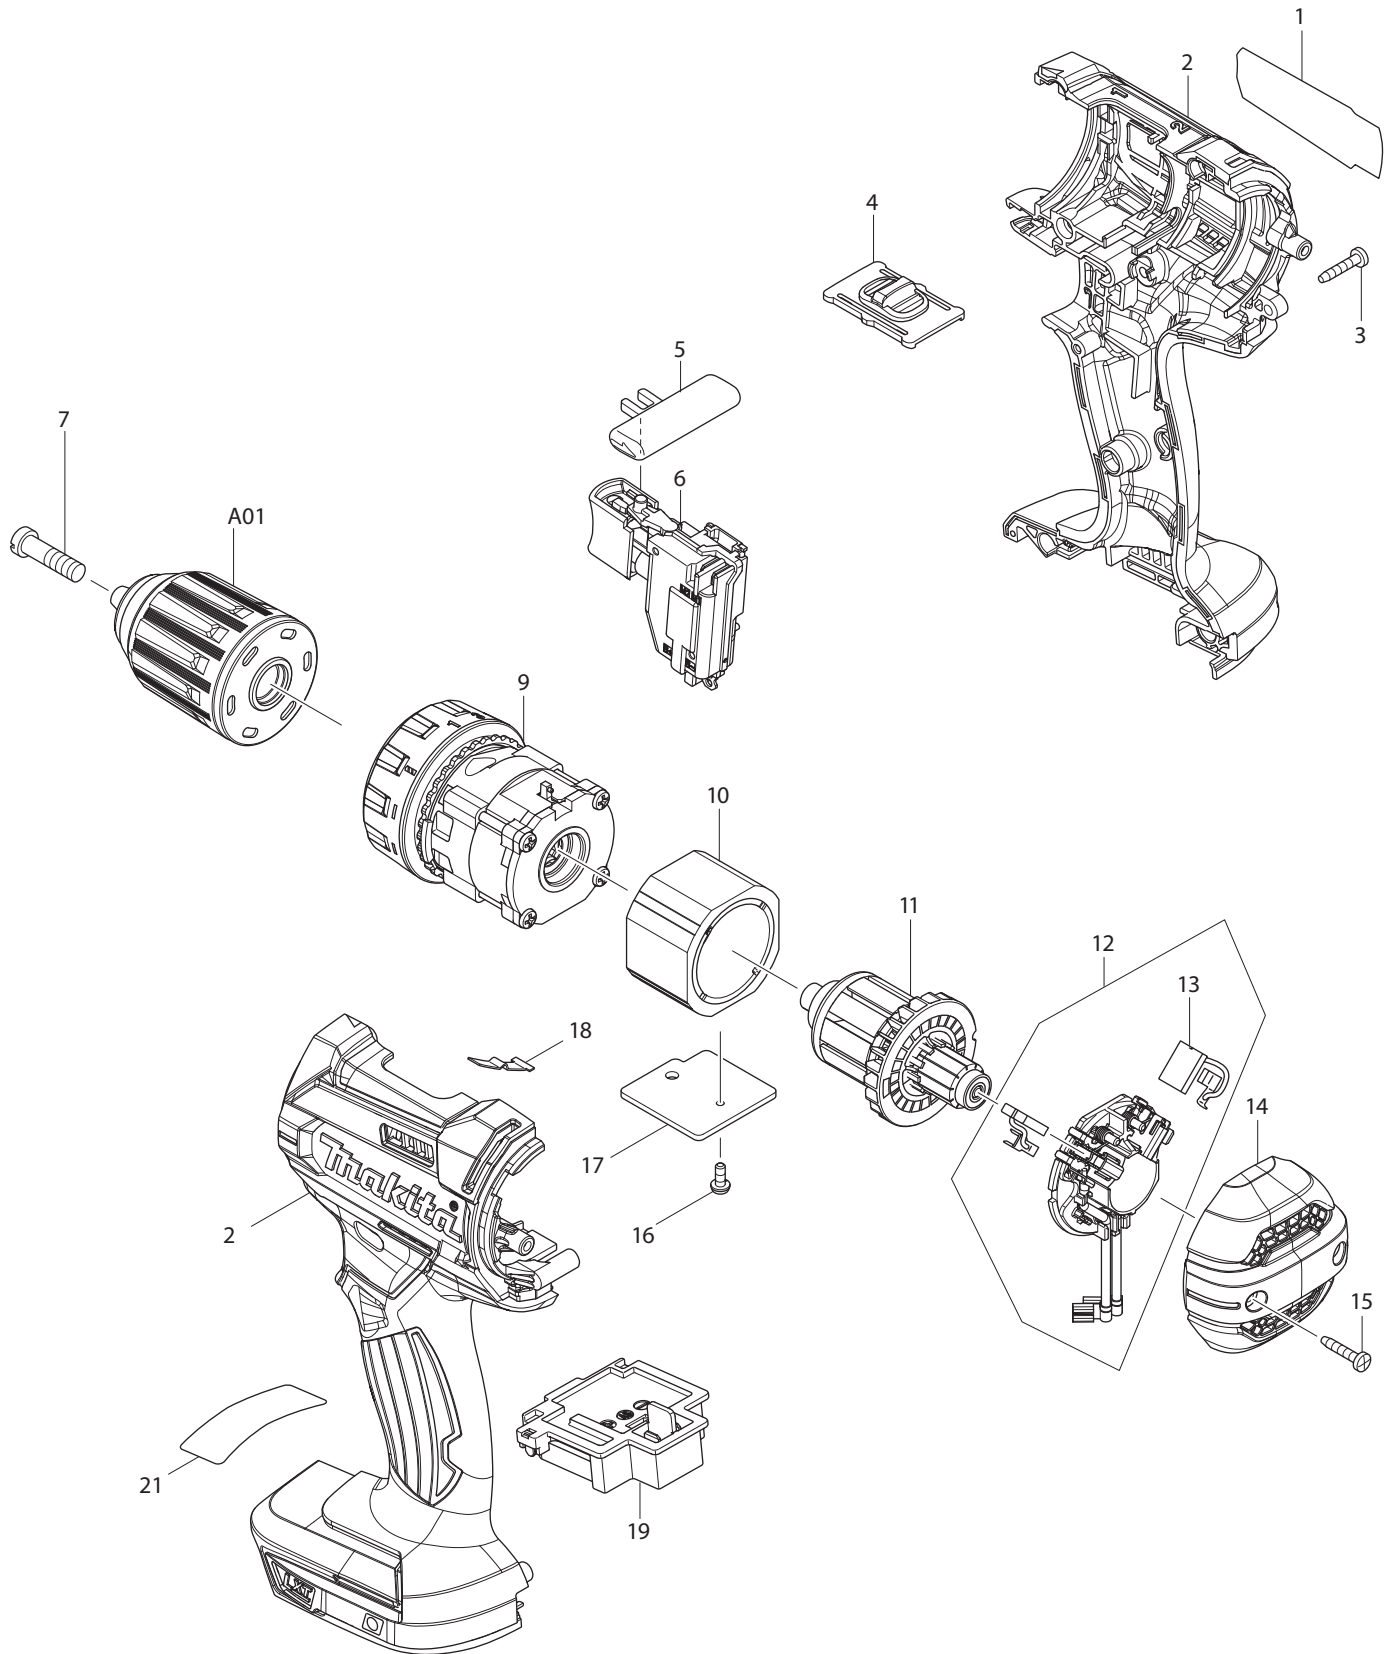

07 - 2015
DDF482RFE / DDF482SYE / DDF482Z
18V LXT 1/2" Driver Drill

Item No.	Type	Sub	Part No.	Description	Qty	Unit
001			851E35-2	NAME PLATE F/DDF482	1	PC.
002			183B65-0	HOUSING SET	1	PC.
		INC.	263005-3	RUBBER PIN 6	2	PC.
003			266429-2	TAPPING SCREW 3X16	9	PC.
004			123442-2	SPEED CHANGE LEVER ASSEMBLY	1	PC.
		INC.	233438-6	COMPRESSION SPRING 4	2	PC.
005			419041-9	F/R CHANGE LEVER	1	PC.
006			650753-7	SWITCH	1	PC.
		INC.	620444-4	LED CIRCUIT	1	PC.
007			251468-5	- FLAT HEAD SCREW M6X22	1	PC.
009	1		123444-8	GEAR ASSEMBLY	1	PC.
	2		127323-2	GEAR ASSEMBLY	1	PC.
	3		127511-1	GEAR ASSEMBLY	1	PC.
010	2		632J70-7	YOKE UNIT	1	PC.
011			619380-9	ARMATURE	1	PC.
012			632F22-4	BRUSH HOLDER COMPLETE	1	PC.
		INC.		Item No. 13		
013			195021-6	CARBON BRUSH CB-440 2PC/SET W/ORIGIN	1	SET
014			456099-7	REAR COVER	1	PC.
015			266429-2	TAPPING SCREW 3X16	2	PC.
016	2		652066-2	+PAN HEAD SCREW M3X9 W/WASHER	1	PC.
017	1		689070-8	HEAT SINK	1	PC.
	2		689262-9	HEAT SINK	1	PC.
018			232182-2	LEAF SPRING	1	PC.
019			644808-8	TERMINAL	1	PC.
021			806Y20-0	CAUTION LABEL	1	PC.
100			251314-2	+ SCREW M4X12 F/HOOK (Item No. A02)	1	PC.
<u>ACCESSORIES</u>			- Visit www.makita.ca for more accessories information -			
A01			766027-7	KEYLESS DRILL CHUCK 13	1	PC.
A02			346449-3	HOOK	1	PC.
A03			784637-8	SQUARE DOUBLE ENDED BIT 2-45	1	PC.
A04			141856-3	PLASTIC CARRYING CASE COMPLETE	1	PC.
		INC.	162302-3	LATCH	2	PC.
		INC.	324207-7	SHAFT	1	PC.
		INC.	451749-9	HANDLE	1	PC.
A04A			824812-5	PLASTIC CARRYING CASE	1	PC.
A05			450128-8	BATTERY COVER	1	PC.
A06			-----	BATTERY CHARGER		
A07			-----	18V LI-ION BATTERY		
A09			452947-8	BIT HOLDER	1	PC.